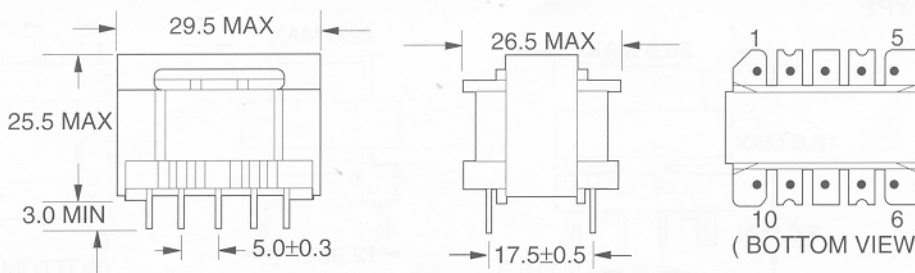

MECHANICALS

EE24/25V TYPE

UNIT: mm

MECHANICALS

EE25V TYPE

UNIT: mm

EI SERIES

MECHANICALS

EI22V TYPE

UNIT: mm

MECHANICALS

EI28V TYPE

UNIT: mm