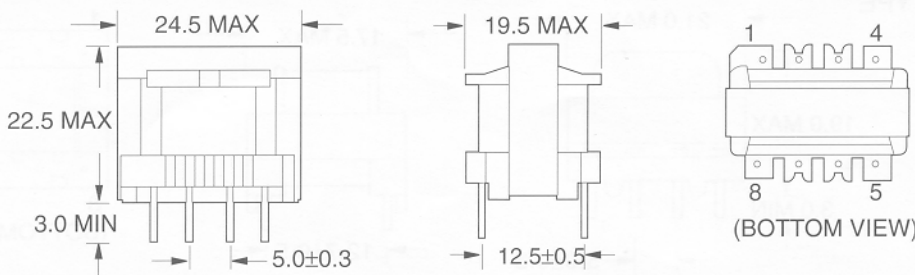

MECHANICALS

EE24/25V TYPE

UNIT: mm

MECHANICALS

EE25V TYPE

UNIT: mm

EI SERIES

MECHANICALS

EI22V TYPE

UNIT: mm

MECHANICALS

EI28V TYPE

UNIT: mm