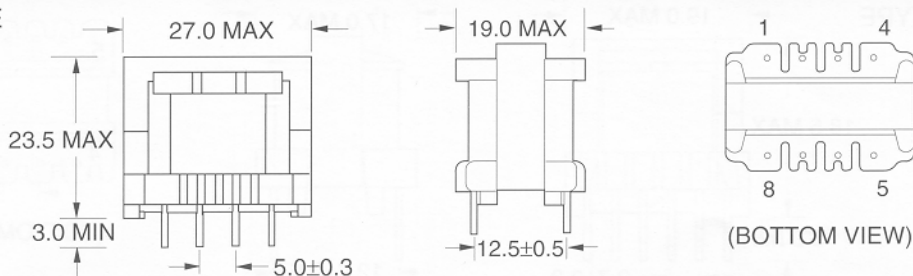

MECHANICALS

EE24/25V TYPE

UNIT: mm

MECHANICALS

EE25V TYPE

UNIT: mm

EI SERIES

MECHANICALS

EI22V TYPE

UNIT: mm

MECHANICALS

EI28V TYPE

UNIT: mm