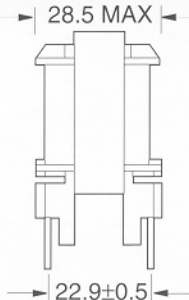

MECHANICALS

ETD34V TYPE

(BOTTOM VIEW) UNIT: mm

EPC SERIES

MECHANICALS

EPC19 THRU-HOLE TYPE

(BOTTOM VIEW) UNIT: mm

MECHANICALS

EPC25 THRU-HOLE TYPE

(BOTTOM VIEW) UNIT: mm

MECHANICALS

EPC30 THRU-HOLE TYPE

(BOTTOM VIEW) UNIT: mm