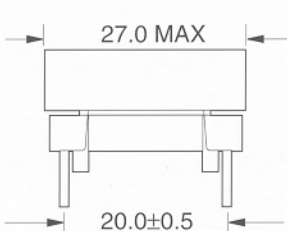

MECHANICALS

ETD34V TYPE

(BOTTOM VIEW) UNIT: mm

EPC SERIES

MECHANICALS

EPC19 THRU-HOLE TYPE

(BOTTOM VIEW) UNIT: mm

MECHANICALS

EPC25 THRU-HOLE TYPE

(BOTTOM VIEW) UNIT: mm

MECHANICALS

EPC30 THRU-HOLE TYPE

(BOTTOM VIEW) UNIT: mm