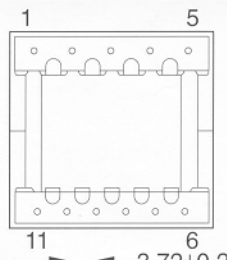

MECHANICALS

ETD34V TYPE

(BOTTOM VIEW) UNIT: mm

EPC SERIES

MECHANICALS

EPC19 THRU-HOLE TYPE

(BOTTOM VIEW) UNIT: mm

MECHANICALS

EPC25 THRU-HOLE TYPE

(BOTTOM VIEW) UNIT: mm

MECHANICALS

EPC30 THRU-HOLE TYPE

(BOTTOM VIEW) UNIT: mm