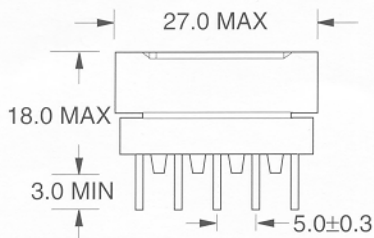

MECHANICALS

ETD34V TYPE

(BOTTOM VIEW) UNIT: mm

EPC SERIES

MECHANICALS

EPC19 THRU-HOLE TYPE

(BOTTOM VIEW) UNIT: mm

MECHANICALS

EPC25 THRU-HOLE TYPE

(BOTTOM VIEW) UNIT: mm

MECHANICALS

EPC30 THRU-HOLE TYPE

(BOTTOM VIEW) UNIT: mm