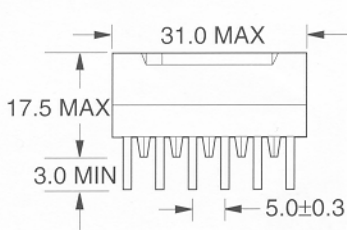

MECHANICALS

ETD34V TYPE

(BOTTOM VIEW) UNIT: mm

EPC SERIES

MECHANICALS

EPC19 THRU-HOLE TYPE

(BOTTOM VIEW) UNIT: mm

MECHANICALS

EPC25 THRU-HOLE TYPE

(BOTTOM VIEW) UNIT: mm

MECHANICALS

EPC30 THRU-HOLE TYPE

(BOTTOM VIEW) UNIT: mm