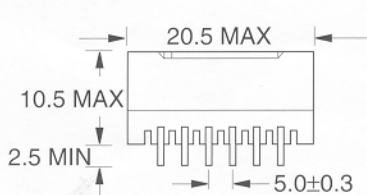

MECHANICALS

ETD34V TYPE

(BOTTOM VIEW) UNIT: mm

EPC SERIES

MECHANICALS

EPC19 THRU-HOLE TYPE

(BOTTOM VIEW) UNIT: mm

MECHANICALS

EPC25 THRU-HOLE TYPE

(BOTTOM VIEW) UNIT: mm

MECHANICALS

EPC30 THRU-HOLE TYPE

(BOTTOM VIEW) UNIT: mm