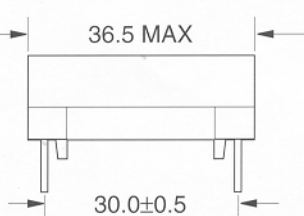

MECHANICALS

ETD34V TYPE

(BOTTOM VIEW) UNIT: mm

EPC SERIES

MECHANICALS

EPC19 THRU-HOLE TYPE

(BOTTOM VIEW) UNIT: mm

MECHANICALS

EPC25 THRU-HOLE TYPE

(BOTTOM VIEW) UNIT: mm

MECHANICALS

EPC30 THRU-HOLE TYPE

(BOTTOM VIEW) UNIT: mm