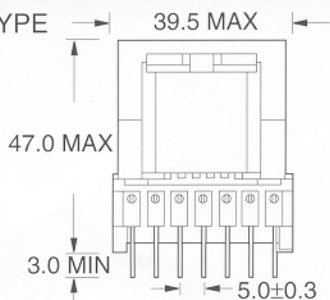

MECHANICALS

ETD34V TYPE

(BOTTOM VIEW) UNIT: mm

EPC SERIES

MECHANICALS

EPC19 THRU-HOLE TYPE

(BOTTOM VIEW) UNIT: mm

MECHANICALS

EPC25 THRU-HOLE TYPE

(BOTTOM VIEW) UNIT: mm

MECHANICALS

EPC30 THRU-HOLE TYPE

(BOTTOM VIEW) UNIT: mm